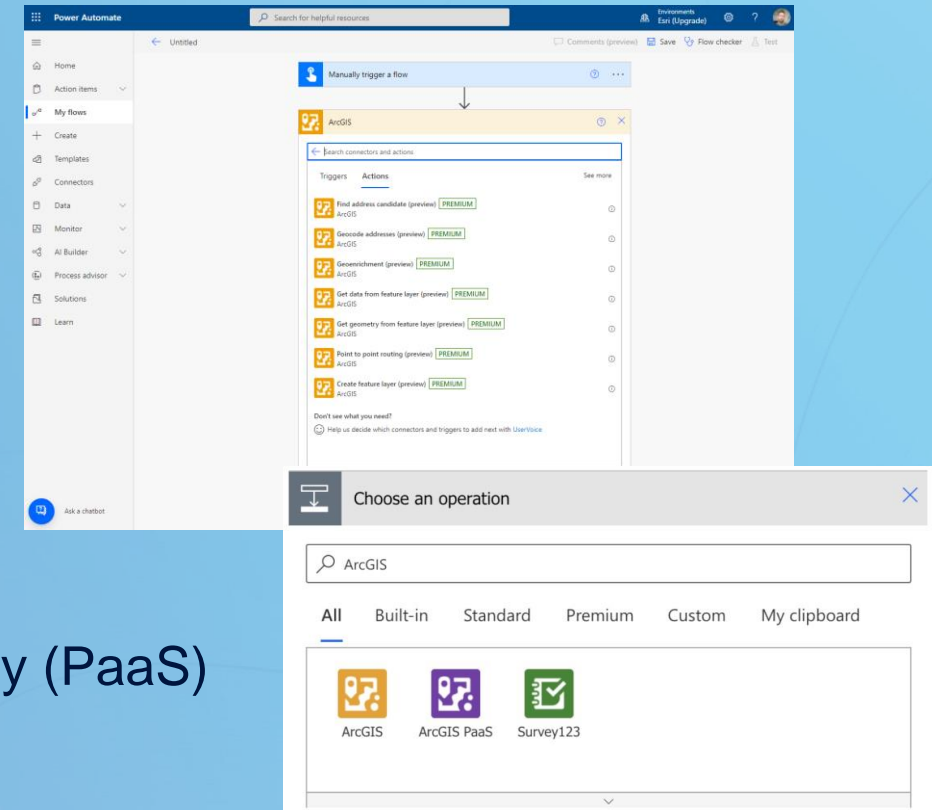

ArcGIS Power Automate

- Streamline tasks using automated workflows
- No code solution for working with ArcGIS
- Ready-to-use “recipes” to get you started
- Connect to ArcGIS using your ArcGIS Identity or API Key (PaaS)