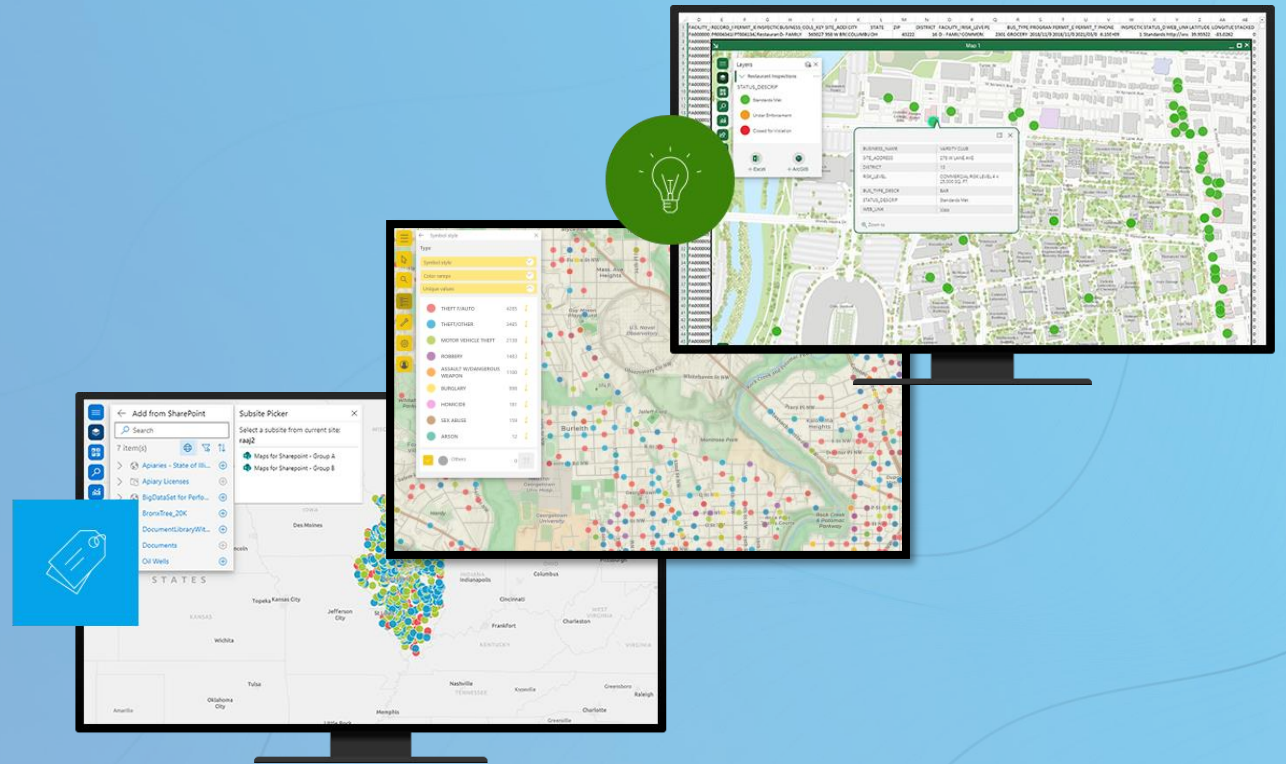

Go Further with Esri & Microsoft

Lebogang Mashishi – Product Lead

Tendai Dupwa – Geospatial Lecturer

THE SOUTHERN AFRICA ESRI USER CONFERENCE 2023

Spatial should be accessible to all analysts

ArcGIS Microsoft 365

ArcGIS Power BI

ArcGIS Office

**ArcGIS
SharePoint**

ArcGIS Teams

**ArcGIS Power
Automate
*(new)***

**ArcGIS Power
Apps
*(coming soon)***

ArcGIS for Microsoft 365

- Innovative Mapping across the Enterprise
 - Generate new insight by using maps in spreadsheets
 - Add a new dimension in BI reports
 - Search for files and documents on a map
 - Automate data engineering workflows
 - Discover, view and share content.

ArcGIS Excel

ArcGIS Excel

- Create layers and Maps in Excel
 - ArcGIS Viewer and Creator User Types
- Analytic tools drive decisions
 - Use the map to filter and export rows
- Publish layers to ArcGIS
 - Update layers based on changes in cells

ArcGIS PowerBI

ArcGIS Power BI

- Built-in visual within Microsoft Power BI
- Location enable tabular business data
- Create beautiful maps within reports & dashboards
- Ready-to-use mapping content
- Free & Paid for versions