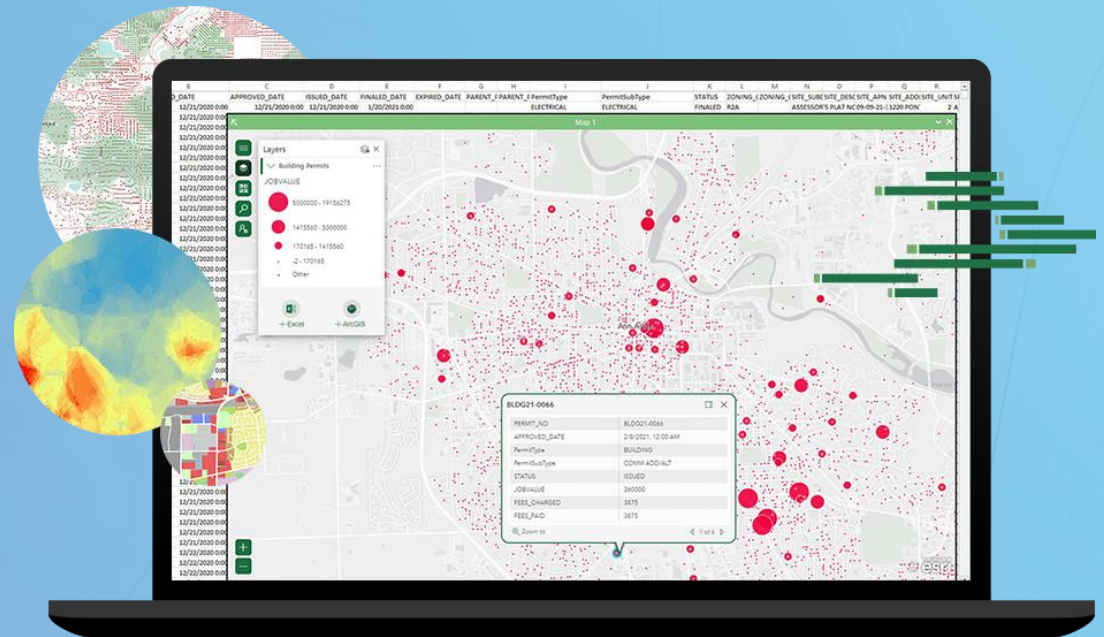

Go Further with Esri & Microsoft

Lebogang Mashishi – Product Lead

Tendai Dupwa – Geospatial Lecturer

THE SOUTHERN AFRICA ESRI USER CONFERENCE 2023

Spatial should be accessible to all analysts

ArcGIS Microsoft 365

ArcGIS Power BI

ArcGIS Office

**ArcGIS
SharePoint**

ArcGIS Teams

**ArcGIS Power
Automate
*(new)***

**ArcGIS Power
Apps
*(coming soon)***

ArcGIS for Microsoft 365

- Innovative Mapping across the Enterprise
 - Generate new insight by using maps in spreadsheets
 - Add a new dimension in BI reports
 - Search for files and documents on a map
 - Automate data engineering workflows
 - Discover, view and share content.

ArcGIS Excel

ArcGIS Excel

- Create layers and Maps in Excel
 - ArcGIS Viewer and Creator User Types
- Analytic tools drive decisions
 - Use the map to filter and export rows
- Publish layers to ArcGIS
 - Update layers based on changes in cells

ArcGIS PowerBI

ArcGIS Power BI

- Built-in visual within Microsoft Power BI
- Location enable tabular business data
- Create beautiful maps within reports & dashboards
- Ready-to-use mapping content
- Free & Paid for versions